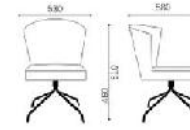

SS044 | BREAKOUT & CHAIRS

SS.044.4L - 4 legs chromed/black

SS.044.RG - spider swivel cr./black

SS.044.4S - 4 star cr./black

SS.044.PG - pyramidal base cr./black

SS.044.PW - wooden pyramidal

SS.044.RF - spider chromed/black