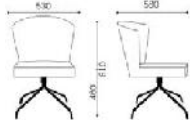

SS044 | BREAKOUT & CHAIRS

SS.044.4L - 4 legs chromed/black

SS.044.RG - spider swivel cr./black

SS.044.4S - 4 star cr./black

SS.044.PG - pyramidal base cr./black

SS.044.PW - wooden pyramidal

SS.044.RF - spider chromed/black