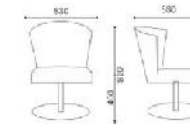

SS.044.5S - 5 star base castors

SS.044.DR - round disc chromed