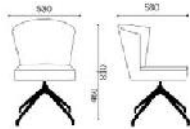

SS044 | BREAKOUT & CHAIRS

SS.044.4L - 4 legs chromed/black

SS.044.RG - spider swivel cr./black

SS.044.4S - 4 star cr./black

SS.044.PG - pyramidal base cr./black

SS.044.PW - wooden pyramidal

SS.044.RF - spider chromed/black