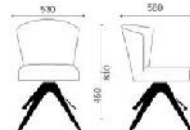

SS044 | BREAKOUT & CHAIRS

SS.044.4L - 4 legs chromed/black

SS.044.RG - spider swivel cr./black

SS.044.4S - 4 star cr./black

SS.044.PG - pyramidal base cr./black

SS.044.PW - wooden pyramidal

SS.044.RF - spider chromed/black