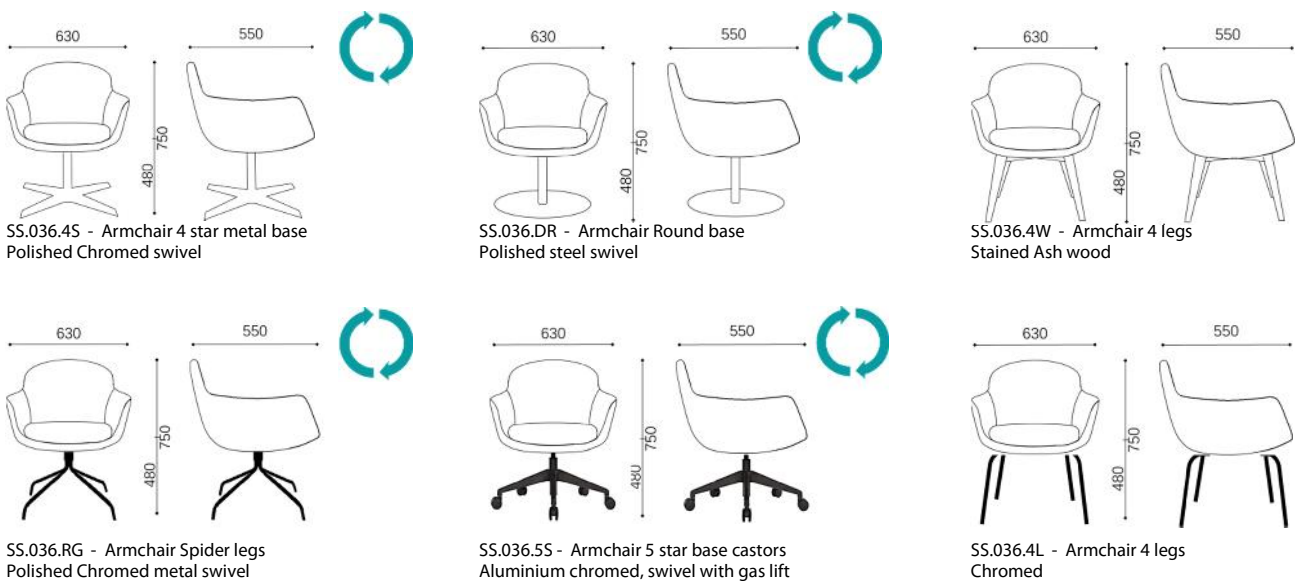

The smooth, rounded and organic curves guarantees a relaxed sitting experience. The soft seating cushion adds extra comfort.

The collection consists of a wide range of base frames that allows the chair for a multi-functional use.

TECHNICAL FEATURES

Type	Armchair for multi-functional use with distinctive rounded design.
Inner frame	Made of rigid polyurethane Polstrong entirely drawn into injected cold-polyurethane
Padding	Injected high density cold-cure polyurethane foam granting the perfect shape and not deformable.
Seat	Equipped with underneath wooden strips to secure a captivating upholstery.
Lining	Polyester microfiber bonded onto a polyamide velveteen backing.
Base	Bases can be selected according to the required function. 5 star base on castors – 4 star fixed base – 4 tubular legs – Flat round swivel base – 4 “Spider” fixed or swivel legs – 4 wooden legs fixed.
Upholstery	Fabrics or leather upholstery. COM/COL upon approval.

ENVIRONMENTAL PERFORMANCE

Constructions components

Contains up to 48% of Recycled Material

100% Recyclable

100%

OVERVIEW & DIMENSIONS

COLORS & MATERIALS

BASES

All types of bases are Chromed as standard. For min. quantities of 30 units, bases can be painted Black RAL 9005. Other colors to be verified upon request.

UPHOLSTERY

SS036 can be upholstered in a wide range of contract fabrics and eco-leathers and leathers from Spaceform's standard upholstery collection.