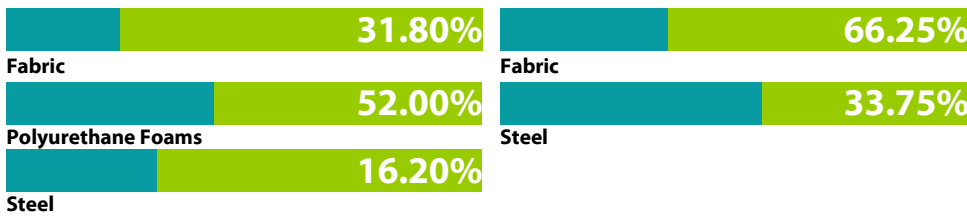

TECHNICAL FEATURES

Type	Armchair for multi-functional use with distinctive rounded design.
Inner frame	Made of rigid polyurethane Polstrong entirely drawn into injected cold-polyurethane
Padding	Injected high density cold-cure polyurethane foam granting the perfect shape and not deformable.
Seat	Equipped with underneath wooden strips to secure a captivating upholstery.
Lining	Polyester microfiber bonded onto a polyamide velveteen backing.
Base	Bases can be selected according to the required function. 5 star base on castors – 4 star fixed base – 4 tubular legs – Flat round swivel base – 4 “Spider” fixed or swivel legs – 4 wooden legs fixed.
Upholstery	Fabrics or leather upholstery. COM/COL upon approval.

ENVIRONMENTAL PERFORMANCE

Constructions components

Contains up to 48% of Recycled Material

100% Recyclable

100%

OVERVIEW & DIMENSIONS

COLORS & MATERIALS

BASES