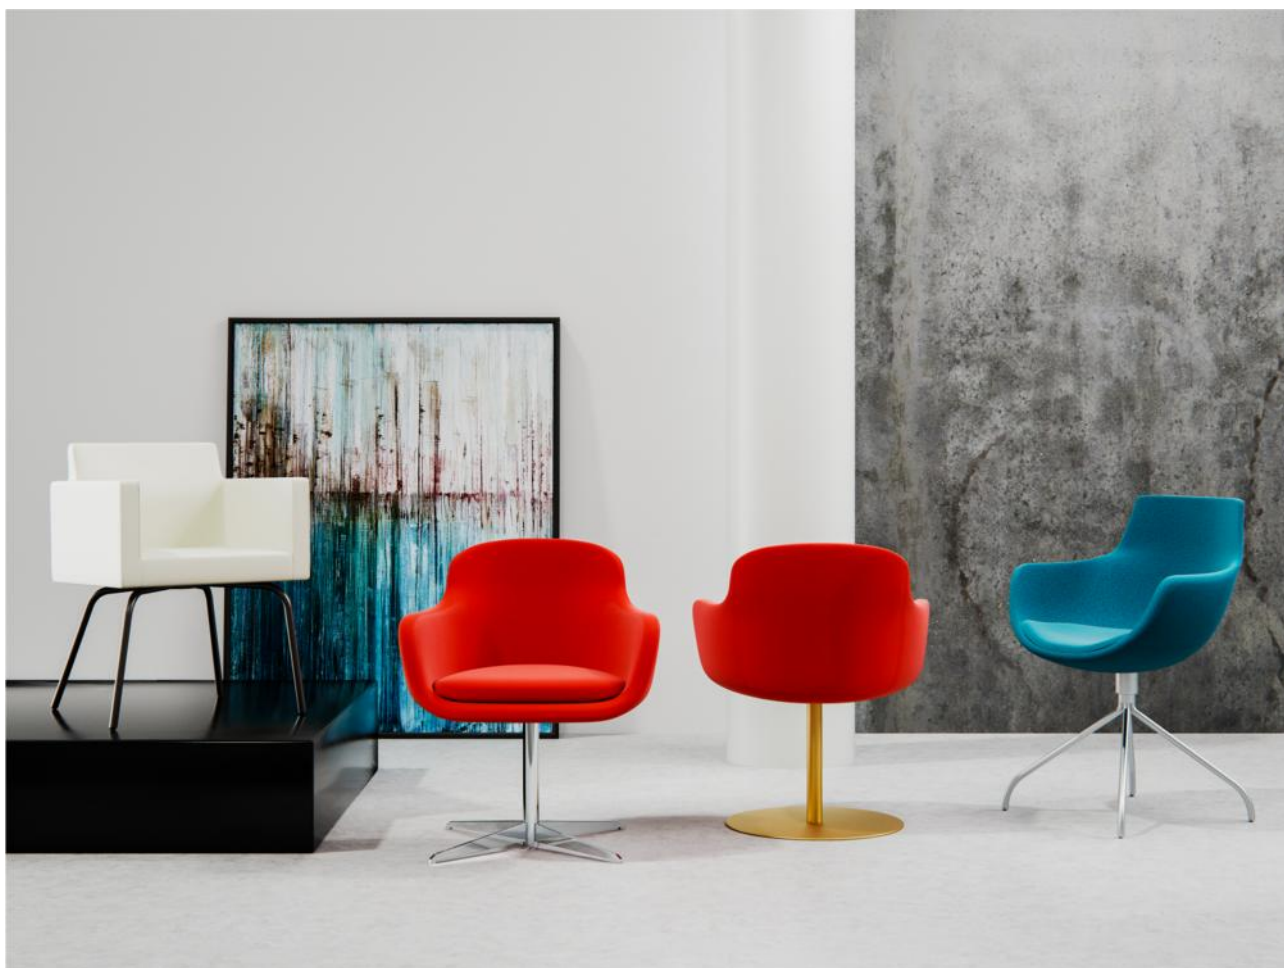

# SS | 031

SS031 is a popular choice of breakout chair. The formal design offers superb levels of comfort and is ideal for third space, foyer, breakout locations as well as meeting rooms and hospitality environments.

SS031's contoured shape creates modern design aesthetic whilst the refined seams highlight the sinuous profile of the range bearing the hallmark of Spaceform Design. The collection consists of a wide range of base frames that allows the chair for a multi-functional use.

# TECHNICAL FEATURES

Type	Armchair for multi-functional use.
Inner frame	Tubular steel framework entirely drowm into injected cold-polyurethane
Padding	Injected high density cold-cure polyurethane foam granting the perfect shape and not deformable.
Seat	Equipped with underneath wooden strips to secure a captivating upholstery.
Lining	Polyester microfiber bonded onto a polyamide velveteen backing.
Base	Bases can be selected according to the required function. 5 star base on castors – 4 star fixed base – 4 tubular legs – Flat round swivel base – 4 “Spider” fixed or swivel legs.
Upholstery	Fabrics or leather upholstery. COM/COL upon approval.