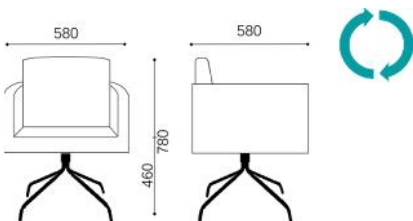

# OVERVIEW & DIMENSIONS

SS.031.4S - Armchair 4 star metal base  
Polished Chromed swivel

SS.031.DR - Armchair Round base  
Polished steel swivel

SS.031.RF - Armchair Spider legs  
Polished Chromed metal fixed