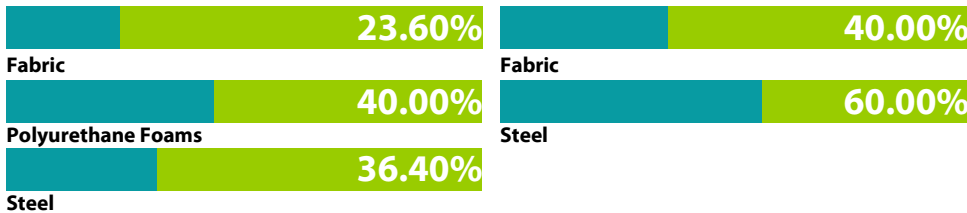

# TECHNICAL FEATURES

Type	Armchair for multi-functional use.
Inner frame	Tubular steel framework entirely drowm into injected cold-polyurethane
Padding	Injected high density cold-cure polyurethane foam granting the perfect shape and not deformable.
Seat	Equipped with underneath wooden strips to secure a captivating upholstery.
Lining	Polyester microfiber bonded onto a polyamide velveteen backing.
Base	Bases can be selected according to the required function. 5 star base on castors – 4 star fixed base – 4 tubular legs – Flat round swivel base – 4 “Spider” fixed or swivel legs.
Upholstery	Fabrics or leather upholstery. COM/COL upon approval.

# ENVIRONMENTAL PERFORMANCE

*Constructions components*

*Contains up to 60% of Recycled Material*

*100% Recyclable*

**100%**