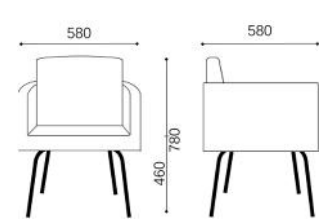

SS.031.4L - Armchair 4 legs
Chromed