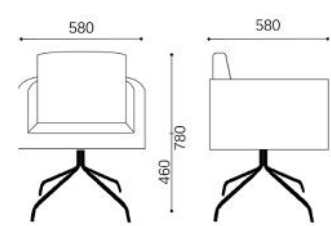

# OVERVIEW & DIMENSIONS

SS.031.4S - Armchair 4 star metal base  
Polished Chromed swivel

SS.031.DR - Armchair Round base  
Polished steel swivel

SS.031.RF - Armchair Spider legs  
Polished Chromed metal fixed