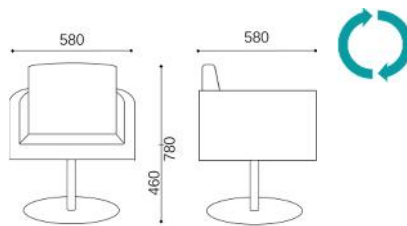

SS.031.DR - Armchair Round base
Polished steel swivel