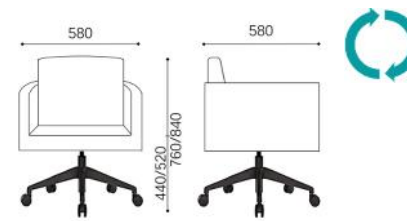

SS.031.5S - Armchair 5 star base castors
Aluminium chromed, swivel with gas lift