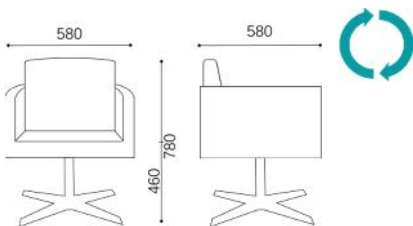

OVERVIEW & DIMENSIONS

SS.031.4S - Armchair 4 star metal base
Polished Chromed swivel