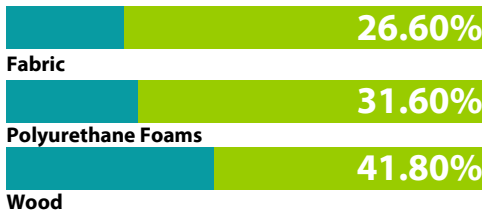

TECHNICAL FEATURES

Type	Range of benches and ottomans.
Inner frame	Frame made of FSC-sourced hardwood and panel construction. The inner frame is also equipped with metal hook to house castors connectors when needed.
Cushioning	Inner frame wrapped by high density polyurethane foams with differentiated densities covered with acrylic fibre layers. Softer upper foaming layer for comfortable seating.
Lining	Polyester microfiber bonded onto a polyamide velveteen backing.
Standard Base	Standard base made of Black nylon glides.
Special Base	Weight-locking hard castors of Ø 50mm. Free movement while seated.
Upholstery	Fabric or leather upholstery, with or without sewn stitching on back cushion only, both removable by zippers or Velcro fastening.

ENVIRONMENTAL PERFORMANCE

Constructions components

Contains up to 68% of Recycled Material

100% Recyclable

100%