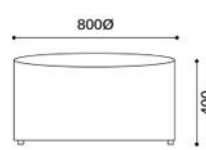

SS.8C.2R - Round Ottoman Ø80cm