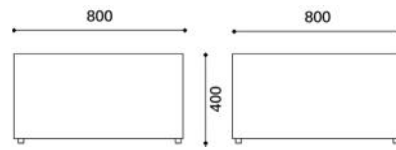

ENVIRONMENTAL PERFORMANCE

Constructions components

Contains up to 68% of Recycled Material

100% Recyclable

100%

OVERVIEW & DIMENSIONS

SS.8C.1 - Ottoman 40x40cm

SS.8C.2 - Ottoman 80x80cm