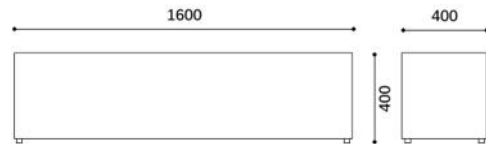

SS.8C.4 - Bench 160x40cm