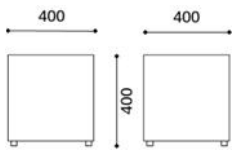

OVERVIEW & DIMENSIONS

SS.8C.1 - Ottoman 40x40cm