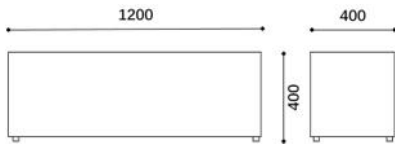

ENVIRONMENTAL PERFORMANCE

Constructions components

Contains up to 68% of Recycled Material

100% Recyclable

100%

OVERVIEW & DIMENSIONS

SS.8C.1 - Ottoman 40x40cm

SS.8C.2 - Ottoman 80x80cm