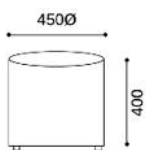

SS.8C.1R - Round Ottoman Ø45cm