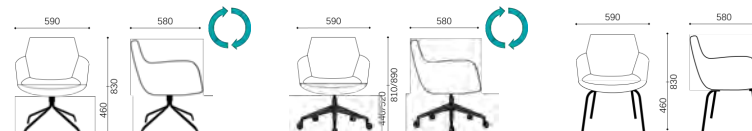

SS.032.4L - Armchair 4 legs
Chromed