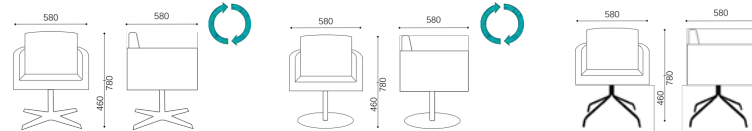

SS031

SS.031.4S - Armchair 4 star metal base
Polished Chromed swivel

SS.031.DR - Armchair Round base
Polished steel swivel