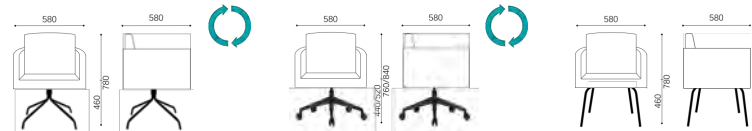

SS.031.4L - Armchair 4 legs
Chromed