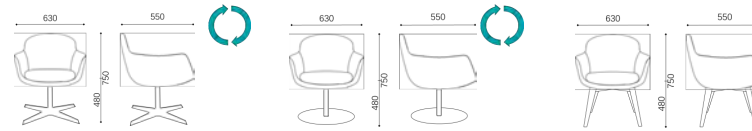

SS036

SS.036.4S - Armchair 4 star metal base
Polished Chromed swivel

SS.036.DR - Armchair Round base
Polished steel swivel

SS.036.4W - Armchair 4 legs
Stained Ash wood