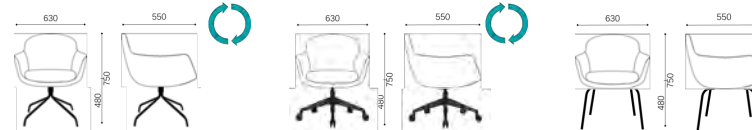

SS.036.4L - Armchair 4 legs
Chromed