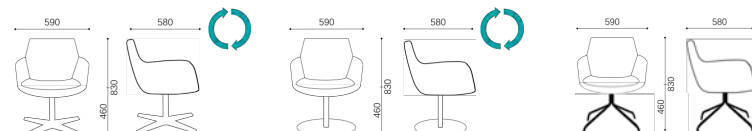

SS032

SS.032.4S - Armchair 4 star metal base
Polished Chromed swivel

SS.032.DR - Armchair Round base
Polished steel swivel

SS.032.RF - Armchair Spider legs
Polished Chromed metal fixed