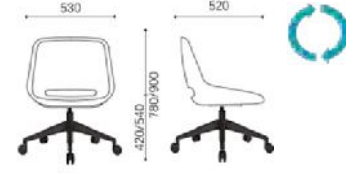

SS.039.RG - spider swivel cr./black

SS.039.5S - 5 star base castors

SS.039.4S - 4 star cr./black

SS.039.DR - round disc

SS.039.PG - pyramidal base cr./black

SS.039.SRG - spider swivel cr./black

SS.039.S5S - 5 star base castors