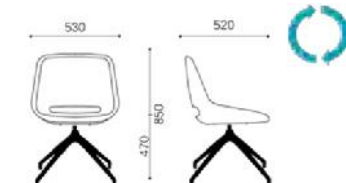

SS.039.SDR - round disc

SS.039.SPG - pyramidal base cr./black