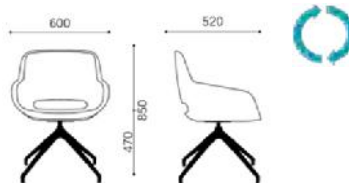

SS.039.RG - spider swivel cr./black

SS.039.5S - 5 star base castors

SS.039.4S - 4 star cr./black

SS.039.DR - round disc

SS.039.PG - pyramidal base cr./black

SS.039.SRG - spider swivel cr./black

SS.039.S5S - 5 star base castors