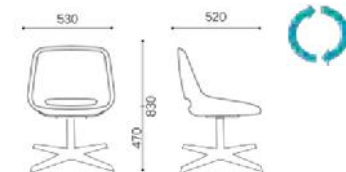

SS.039.RG - spider swivel cr./black

SS.039.5S - 5 star base castors

SS.039.4S - 4 star cr./black

SS.039.DR - round disc

SS.039.PG - pyramidal base cr./black

SS.039.SRG - spider swivel cr./black

SS.039.S5S - 5 star base castors