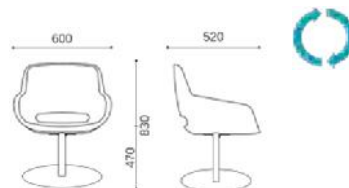

SS.039.RG - spider swivel cr./black

SS.039.5S - 5 star base castors

SS.039.4S - 4 star cr./black

SS.039.DR - round disc

SS.039.PG - pyramidal base cr./black

SS.039.SRG - spider swivel cr./black

SS.039.S5S - 5 star base castors