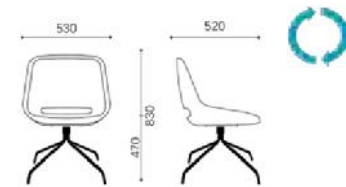

SS.039.RG - spider swivel cr./black

SS.039.5S - 5 star base castors

SS.039.4S - 4 star cr./black

SS.039.DR - round disc

SS.039.PG - pyramidal base cr./black

SS.039.SRG - spider swivel cr./black

SS.039.S5S - 5 star base castors