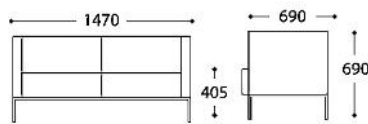

SS028

SS028 has been designed with compact proportions combining comfort with versatility. Available as armchair, two and three seats sofas. The seat in one unit provides a strong impact of design. Ideal for reception, lounge and breakout areas.

SS028 has been designed with appropriate proportions for restricted spaces, its embracing but intrusive shape makes it suitable to furnish any type of area with style.

TECHNICAL FEATURES

Type	Individual seating elements.
Back Frame	Traditional construction made of reinforced double-panelled spruce-wood rubber-coated with layers of variable polyurethane densities.
Seat Frame	Flat spruce-wood framework rubber coated. Equipped with interlaced elastic belts. And finished with microfiber lining.
Arms Frame	Spruce wood panel with shaped polyurethane foams padding high density.
Lining	Polyester microfiber bonded onto a polyamide velveteen backing.
Seat cushion	Made of cold high density polyurethane foam of 35kg/cbm and acrylic fibre layer.
Back padding	Made of cold polyurethane layer foam of 30kg/cbm and acrylic fibre layers.
Base	Cylindrical aluminium polished, satin or powder coated frame and legs in Black RAL 9005, white RAL 9010. Matt finished. Floor protective black PVC glides.
Upholstery	Fabrics or leather upholstery. COM/COL upon approval.

OVERVIEW & DIMENSIONS

SS.024.1S – single seater

SS.024.2S – sofa 2 seater

SS.024.3S – sofa 3 seater

COLORS & MATERIALS

Cylindrical aluminium polished, satin or epoxy powder coating RAL 9005, White RAL 9010. Matt finished.