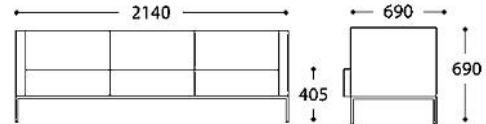

SS028

SS028 has been designed with compact proportions combining comfort with versatility. Available as armchair, two and three seats sofas. The seat in one unit provides a strong impact of design. Ideal for reception, lounge and breakout areas.

SS028 has been designed with appropriate proportions for restricted spaces, its embracing but intrusive shape makes it suitable to furnish any type of area with style.

TECHNICAL FEATURES

Type	Individual seating elements.
Back Frame	Traditional construction made of reinforced double-panelled spruce-wood rubber-coated with layers of variable polyurethane densities.
Seat Frame	Flat spruce-wood framework rubber coated. Equipped with interlaced elastic belts. And finished with microfiber lining.
Arms Frame	Spruce wood panel with shaped polyurethane foams padding high density.
Lining	Polyester microfiber bonded onto a polyamide velveteen backing.
Seat cushion	Made of cold high density polyurethane foam of 35kg/cbm and acrylic fibre layer.
Back padding	Made of cold polyurethane layer foam of 30kg/cbm and acrylic fibre layers.
Base	Cylindrical aluminium polished, satin or powder coated frame and legs in Black RAL 9005, white RAL 9010. Matt finished. Floor protective black PVC glides.
Upholstery	Fabrics or leather upholstery. COM/COL upon approval.

OVERVIEW & DIMENSIONS

SS.024.1S – single seater

SS.024.2S – sofa 2 seater

SS.024.3S – sofa 3 seater

COLORS & MATERIALS

Cylindrical aluminium polished, satin or epoxy powder coating RAL 9005, White RAL 9010. Matt finished.