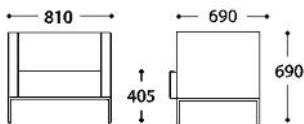

SS028

SS028 has been designed with compact proportions combining comfort with versatility. Available as armchair, two and three seats sofas. The seat in one unit provides a strong impact of design. Ideal for reception, lounge and breakout areas.

SS028 has been designed with appropriate proportions for restricted spaces, its embracing but intrusive shape makes it suitable to furnish any type of area with style.

TECHNICAL FEATURES

Type	Individual seating elements.
Back Frame	Traditional construction made of reinforced double-panelled spruce-wood rubber-coated with layers of variable polyurethane densities.
Seat Frame	Flat spruce-wood framework rubber coated. Equipped with interlaced elastic belts. And finished with microfiber lining.
Arms Frame	Spruce wood panel with shaped polyurethane foams padding high density.
Lining	Polyester microfiber bonded onto a polyamide velveteen backing.
Seat cushion	Made of cold high density polyurethane foam of 35kg/cbm and acrylic fibre layer.
Back padding	Made of cold polyurethane layer foam of 30kg/cbm and acrylic fibre layers.
Base	Cylindrical aluminium polished, satin or powder coated frame and legs in Black RAL 9005, white RAL 9010. Matt finished. Floor protective black PVC glides.
Upholstery	Fabrics or leather upholstery. COM/COL upon approval.

OVERVIEW & DIMENSIONS

SS.024.1S – single seater

SS.024.2S – sofa 2 seater

SS.024.3S – sofa 3 seater

COLORS & MATERIALS

Cylindrical aluminium polished, satin or epoxy powder coating RAL 9005, White RAL 9010. Matt finished.