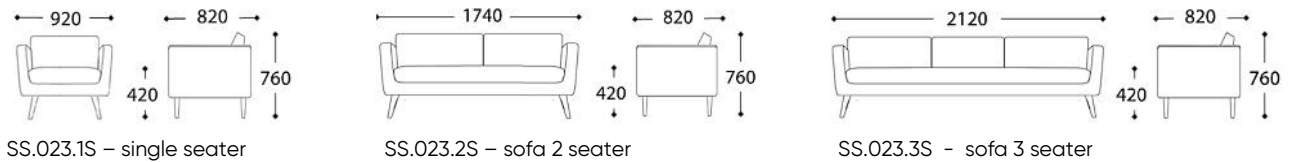

SS025 has been designed for formal casual applications. Armchair, two and three seats sofas. Seating elements are provided with cylindrical metal legs or with wooden conical legs in stained Beech wood.

# TECHNICAL FEATURES

Type	Casual individual seating elements.
Back Frame	Traditional construction made of reinforced double-panelled spruce-wood rubber-coated with layers of variable polyurethane densities.
Seat Frame	Flat spruce-wood framework rubber coated. Equipped with interlaced elastic belts. And finished with microfiber lining.
Arms Frame	Spruce wood panel with shaped polyurethane foams padding high density.
Lining	Polyester microfiber bonded onto a polyamide velveteen backing.
Seat cushion	Made of cold high density polyurethane foam of 35kg/cbm and acrylic fibre layer.
Back padding	Made of cold polyurethane foam of 30kg/cbm and acrylic fibre layers.
Base	Cylindrical aluminium polished legs. Alternatively conical Beech wood legs natural finished.
Upholstery	Fabrics or leather upholstery. COM/COL upon approval.

# OVERVIEW & DIMENSIONS