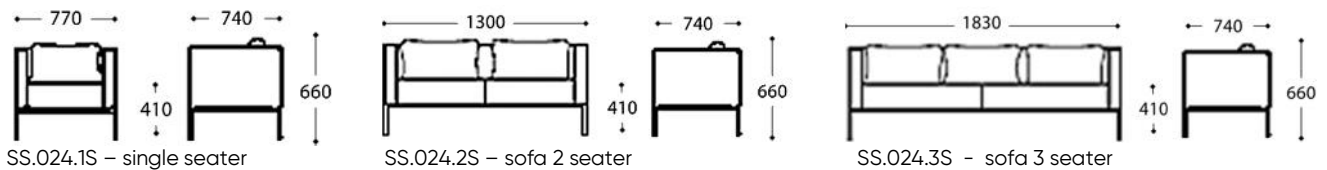

SS024 has been designed with compact proportions. Armchair, two and three seats sofas. Seating elements are provided with cylindrical aluminium polished, satin or powder coated in black, white RAL colours.

## OVERVIEW & DIMENSIONS