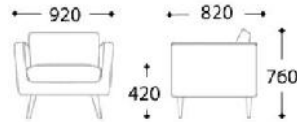

SS.024.3S - sofa 3 seater

SS.025.1S – single seater