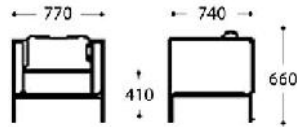

SS.024.1S – single seater

SS.024.2S - sofa 2 seater

SS.024.3S - sofa 3 seater

**BASE**

Armchair and sofas sustained by beech wood conical legs stained at colour or by cylindrical metal legs satin or powder coated white and black colour. Low anti-skid glides in black Nylon.