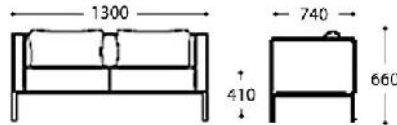

SS.024.1S – single seater

SS.024.2S - sofa 2 seater

SS.024.3S - sofa 3 seater

**BASE**

Armchair and sofas sustained by beech wood conical legs stained at colour or by cylindrical metal legs satin or powder coated white and black colour. Low anti-skid glides in black Nylon.