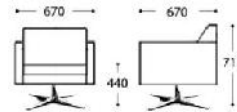

SS.023.1S – single seater

SS.023.2S – sofa 2 seater

SS.023.3S – sofa 3 seater

SS.023.3S3 – sofa 3 seater large

SS.023.4S – armchair swivel 4 star

SS.023.DR – armchair swivel round base

**SSPACE S.r.l.**

Via Mottarone 36D  
21100 Varese  
Italy