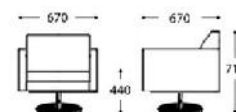

SS.023.1S – single seater

SS.023.2S – sofa 2 seater

SS.023.3S – sofa 3 seater

SS.023.3S3 – sofa 3 seater large

SS.023.4S – armchair swivel 4 star

SS.023.DR – armchair swivel round base

**SSPACE S.r.l.**

Via Mottarone 36D  
21100 Varese  
Italy