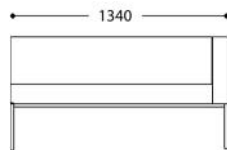

OVERVIEW & DIMENSIONS

SS.008.1S - armchair

SS.008.2S - sofa 2 seater

SS.008.CE - corner el.

SS.008.C1 - armless el.

SS.008.E1 - end el. with arm r/l

SS.008.C2 - double seat

SS.008.E2 - double seat with arm r/l