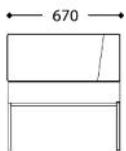

Elements are provided with or without armrests and with several base options to enable users building their own range of configurations.

TECHNICAL FEATURES

Type	System of individual seating elements.
Back Frame	Traditional construction made of reinforced double-panelled spruce-wood rubber-coated with layers of variable polyurethane densities.
Seat Frame	Flat spruce-wood framework rubber coated. Equipped with interlaced elastic belts. And finished with microfiber lining.
Arms Frame	Spruce wood panel with shaped polyurethane foams padding high density.
Lining	Polyester microfiber bonded onto a polyamide velveteen backing.
Seat padding	Made of cold high density polyurethane foam of 35kg/cbm and acrylic fibre layer.
Back padding	Made of cold polyurethane foam of 30kg/cbm and acrylic fibre layers.
Base	Steel base and feet in square section epoxy powder coating Black RAL 9005 matt, White RAL 9010 matt or Silver RAL 9006. Floor protective black PVC glides.
Upholstery	Fabrics or leather upholstery. COM/COL upon approval.

OVERVIEW & DIMENSIONS

SS.008.1S - armchair

SS.008.2S - sofa 2 seater

SS.008.CE - corner el.

SS.008.C1 - armless el.

SS.008.E1 - end el. with arm r/l

SS.008.C2 - double seat

SS.008.E2 - double seat with arm r/l