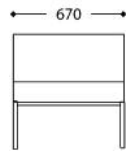

OVERVIEW & DIMENSIONS

SS.008.1S - armchair

SS.008.2S - sofa 2 seater

SS.008.CE - corner el.

SS.008.C1 - armless el.

SS.008.E1 - end el. with arm r/l

SS.008.C2 - double seat

SS.008.E2 - double seat with arm r/l