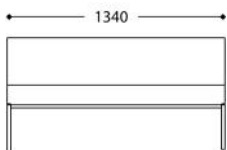

OVERVIEW & DIMENSIONS

SS.008.1S - armchair

SS.008.2S - sofa 2 seater

SS.008.CE - corner el.

SS.008.C1 - armless el.

SS.008.E1 - end el. with arm r/l

SS.008.C2 - double seat

SS.008.E2 - double seat with arm r/l