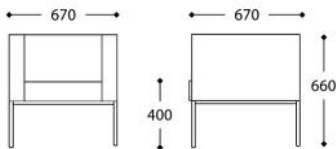

SS008

A system of elements developed as an update of the classic tub chair with a wrap around feeling, the compact SS008 armchairs and sofas provides discreet yet comfortable and functional seating for reception, lounge and breakout areas.

Elements are provided with or without armrests and with several base options to enable users building their own range of configurations.

TECHNICAL FEATURES

Type	System of individual seating elements.
Back Frame	Traditional construction made of reinforced double-panelled spruce-wood rubber-coated with layers of variable polyurethane densities.
Seat Frame	Flat spruce-wood framework rubber coated. Equipped with interlaced elastic belts. And finished with microfiber lining.
Arms Frame	Spruce wood panel with shaped polyurethane foams padding high density.
Lining	Polyester microfiber bonded onto a polyamide velveteen backing.
Seat padding	Made of cold high density polyurethane foam of 35kg/cbm and acrylic fibre layer.
Back padding	Made of cold polyurethane foam of 30kg/cbm and acrylic fibre layers.
Base	Steel base and feet in square section epoxy powder coating Black RAL 9005 matt, White RAL 9010 matt or Silver RAL 9006. Floor protective black PVC glides.
Upholstery	Fabrics or leather upholstery. COM/COL upon approval.

OVERVIEW & DIMENSIONS

SS.008.1S - armchair

SS.008.2S - sofa 2 seater

SS.008.CE - corner el.

SS.008.C1 - armless el.

SS.008.E1 - end el. with arm r/l

SS.008.C2 - double seat

SS.008.E2 - double seat with arm r/l