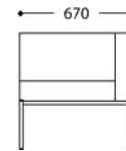

OVERVIEW & DIMENSIONS

SS.008.1S - armchair

SS.008.2S - sofa 2 seater

SS.008.CE - corner el.

SS.008.C1 - armless el.

SS.008.E1 - end el. with arm r/l

SS.008.C2 - double seat

SS.008.E2 - double seat with arm r/l