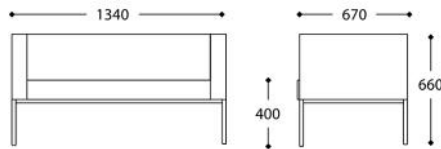

Elements are provided with or without armrests and with several base options to enable users building their own range of configurations.

TECHNICAL FEATURES

Type	System of individual seating elements.
Back Frame	Traditional construction made of reinforced double-panelled spruce-wood rubber-coated with layers of variable polyurethane densities.
Seat Frame	Flat spruce-wood framework rubber coated. Equipped with interlaced elastic belts. And finished with microfiber lining.
Arms Frame	Spruce wood panel with shaped polyurethane foams padding high density.
Lining	Polyester microfiber bonded onto a polyamide velveteen backing.
Seat padding	Made of cold high density polyurethane foam of 35kg/cbm and acrylic fibre layer.
Back padding	Made of cold polyurethane foam of 30kg/cbm and acrylic fibre layers.
Base	Steel base and feet in square section epoxy powder coating Black RAL 9005 matt, White RAL 9010 matt or Silver RAL 9006. Floor protective black PVC glides.
Upholstery	Fabrics or leather upholstery. COM/COL upon approval.

OVERVIEW & DIMENSIONS

SS.008.1S - armchair

SS.008.2S - sofa 2 seater

SS.008.CE - corner el.

SS.008.C1 - armless el.

SS.008.E1 - end el. with arm r/l

SS.008.C2 - double seat

SS.008.E2 - double seat with arm r/l