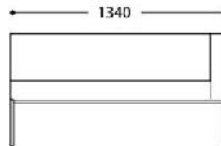

SS.008.1S - armchair

SS.008.2S - sofa 2 setaer

SS.008.C1 - armless el.

SS.008.CE - corner el.

SS.008.E1 - end el. with arm r/l

SS.008.C2 - double seat

SS.008.E2 - double seat with arm r/l

SSPACE S.r.l.