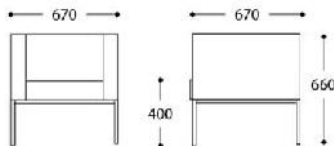

SS.008.1S - armchair

SS.008.2S - sofa 2 setaer

SS.008.C1 - armless el.

SS.008.CE - corner el.

SS.008.E1 - end el. with arm r/l

SS.008.C2 - double seat

SS.008.E2 - double seat with arm r/l

SSPACE S.r.l.