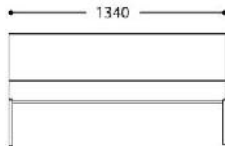

SS.008.1S - armchair

SS.008.2S - sofa 2 setaer

SS.008.C1 - armless el.

SS.008.CE - corner el.

SS.008.E1 - end el. with arm r/l

SS.008.C2 - double seat

SS.008.E2 - double seat with arm r/l

SSPACE S.r.l.