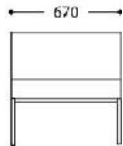

SS.008.1S - armchair

SS.008.2S - sofa 2 setaer

SS.008.C1 - armless el.

SS.008.CE - corner el.

SS.008.E1 - end el. with arm r/l

SS.008.C2 - double seat

SS.008.E2 - double seat with arm r/l

SSPACE S.r.l.