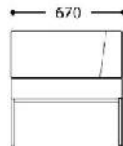

SS.008.1S - armchair

SS.008.2S - sofa 2 setaer

SS.008.C1 - armless el.

SS.008.CE - corner el.

SS.008.E1 - end el. with arm r/l

SS.008.C2 - double seat

SS.008.E2 - double seat with arm r/l

SSPACE S.r.l.