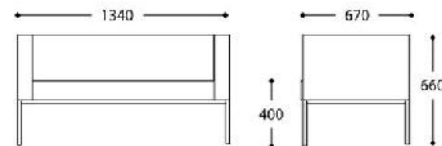

SS.008.1S - armchair

SS.008.2S - sofa 2 setaer

SS.008.C1 - armless el.

SS.008.CE - corner el.

SS.008.E1 - end el. with arm r/l

SS.008.C2 - double seat

SS.008.E2 - double seat with arm r/l

SSPACE S.r.l.