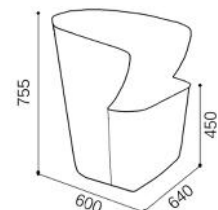

SS.038.3.R - Armchair with castors