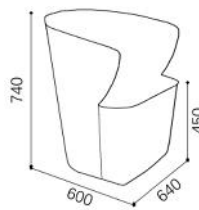

SS.038.3.P - Armchair with glides