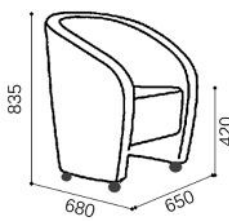

ENVIRONMENTAL PERFORMANCE

Constructions components

Contains up to 57% of Recycled Material

100% Recyclable

100%

OVERVIEW & DIMENSIONS

SS.038.1.P - Tub chair with glidese

SS.038.1.R - Tub chair with castors