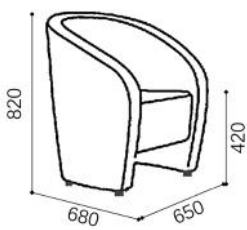

ENVIRONMENTAL PERFORMANCE

Constructions components

Contains up to 57% of Recycled Material

100% Recyclable

100%

OVERVIEW & DIMENSIONS

SS.038.1.P - Tub chair with glidese

SS.038.1.R - Tub chair with castors