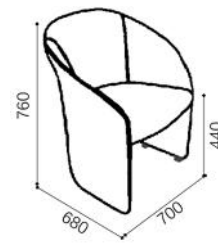

ENVIRONMENTAL PERFORMANCE

Constructions components

Contains up to 57% of Recycled Material

100% Recyclable

100%

OVERVIEW & DIMENSIONS

SS.038.1.P - Tub chair with glidese

SS.038.1.R - Tub chair with castors