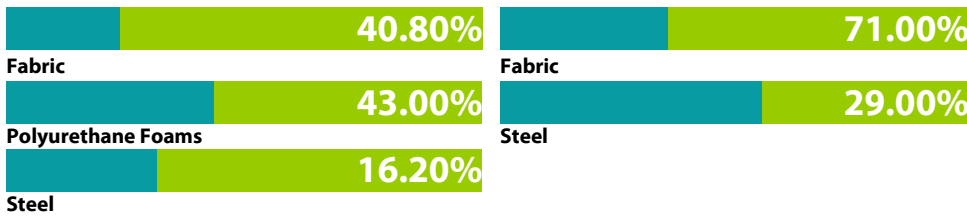

TECHNICAL FEATURES

Type	Armchair for meeting and waiting areas..
Inner frame	Tubular steel framework entirely drawn into injected cold-polyurethane
Padding	Injected high density flexible cold-cure polyurethane foam granting the perfect shape and not deformable. CFC/HCFC free. ODP - Ozone Depletion Potential = 0
Seat	Equipped with underneath wooden strips to secure a captivating upholstery.
Lining	Polyester microfiber bonded onto a polyamide velveteen backing.
Base	Floor protective fixed nylon glides or castors.
Upholstery	Fabrics or leather upholstery. COM/COL upon approval.

ENVIRONMENTAL PERFORMANCE

Constructions components

Contains up to 57% of Recycled Material

100% Recyclable

100%