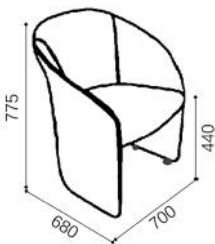

SS.036.RG - Armchair with castors