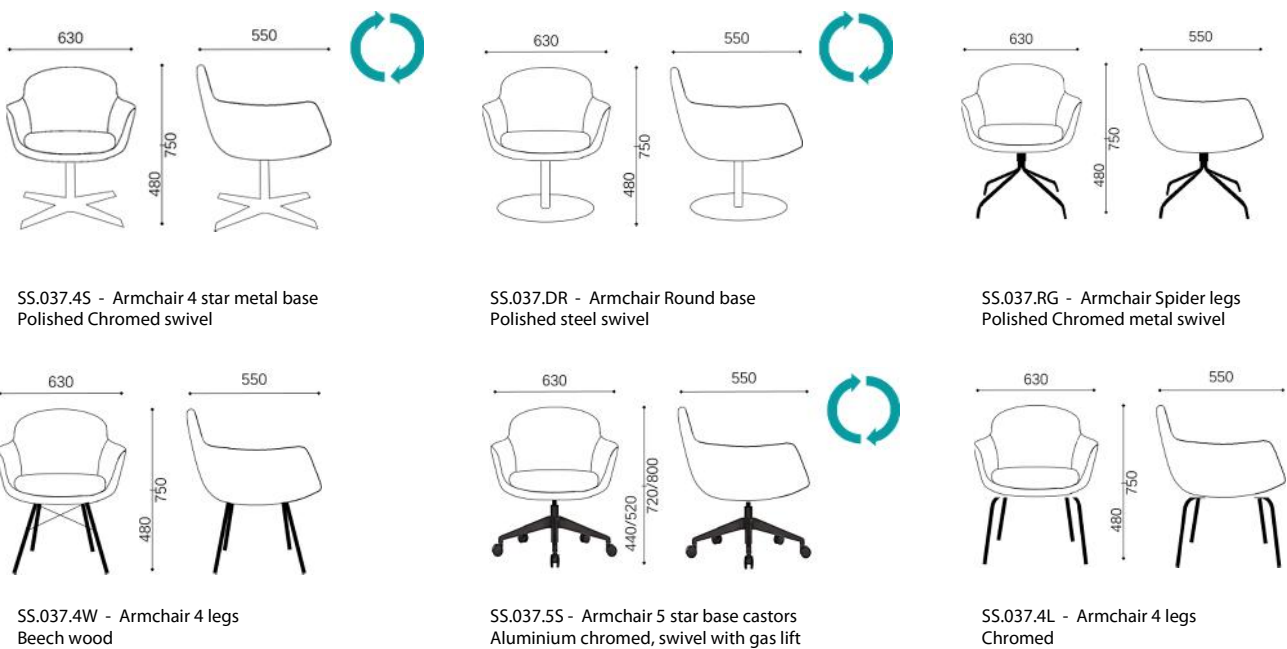

OVERVIEW & DIMENSIONS