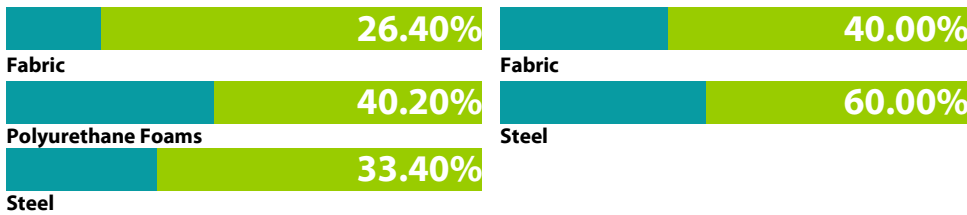

TECHNICAL FEATURES

Type	Armchair for multi-functional use.
Inner frame	Tubular steel framework entirely drawn into injected cold-polyurethane
Padding	Injected high density cold-cure polyurethane foam granting the perfect shape and not deformable.
Backrest	Equipped with inner S-spring and elastic strap providing excellent comfort.
Seat	Injected polyurethane seat cushion.
Lining	Polyester microfiber bonded onto a polyamide velveteen backing.
Base	Bases can be selected according to the required function. 5 star base on castors – 4 star fixed base – 4 tubular legs – Flat round swivel base – 4 “Spider” fixed or swivel legs.
Upholstery	Fabrics or leather upholstery. COM/COL upon approval.

ENVIRONMENTAL PERFORMANCE

Constructions components

Contains up to 58% of Recycled Material

100% Recyclable

100%

OVERVIEW & DIMENSIONS

COLORS & MATERIALS

BASES