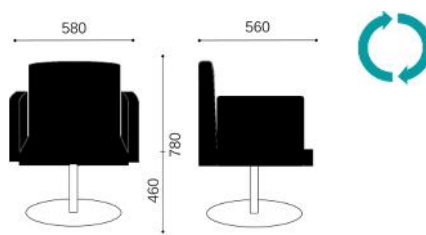

# OVERVIEW & DIMENSIONS

SS.035.4S - Armchair 4 star metal base Polished Chromed swivel

SS.035.DR - Armchair Round base Polished steel swivel

SS.035.RG - Armchair Spider legs Polished Chromed metal swivel