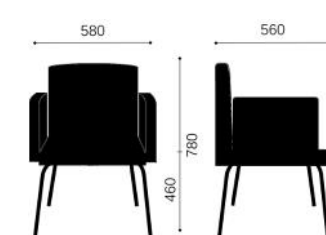

SS.035.4L - Armchair 4 legs Chromed