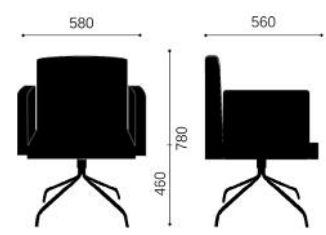

# OVERVIEW & DIMENSIONS

SS.035.4S - Armchair 4 star metal base Polished Chromed swivel

SS.035.DR - Armchair Round base Polished steel swivel

SS.035.RG - Armchair Spider legs Polished Chromed metal swivel