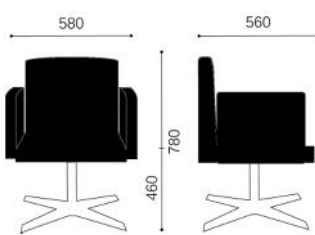

# OVERVIEW & DIMENSIONS

SS.035.4S - Armchair 4 star metal base Polished Chromed swivel

SS.035.DR - Armchair Round base Polished steel swivel

SS.035.RG - Armchair Spider legs Polished Chromed metal swivel