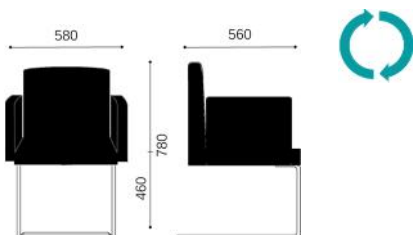

# OVERVIEW & DIMENSIONS

SS.035.4S - Armchair 4 star metal base Polished Chromed swivel

SS.035.DR - Armchair Round base Polished steel swivel

SS.035.RG - Armchair Spider legs Polished Chromed metal swivel