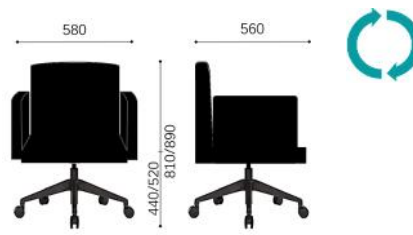

# OVERVIEW & DIMENSIONS

SS.035.4S - Armchair 4 star metal base Polished Chromed swivel

SS.035.DR - Armchair Round base Polished steel swivel

SS.035.RG - Armchair Spider legs Polished Chromed metal swivel

SS.035.SB - Stool adjustable Chromed

SS.035.5S - Armchair 5 star base castors Aluminium chromed, swivel with gas lift

SS.035.4L - Armchair 4 legs Chromed