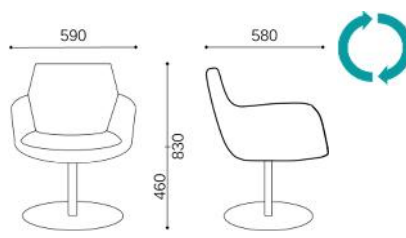

ENVIRONMENTAL PERFORMANCE

Constructions components

Contains up to 58% of Recycled Material

100% Recyclable

100%

OVERVIEW & DIMENSIONS

SS.032.4S - Armchair 4 star metal base
Polished Chromed swivel

SS.032.DR - Armchair Round base
Polished steel swivel