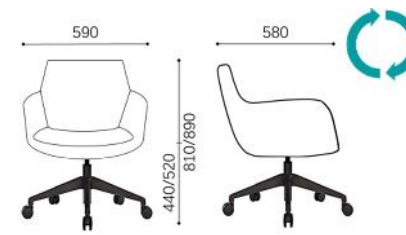

SS.032.5S - Armchair 5 star base castors
Aluminium chromed, swivel with gas lift