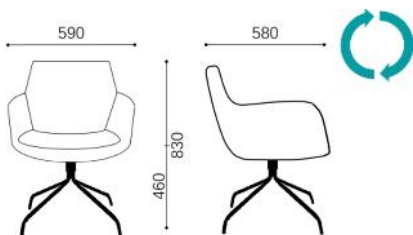

SS.032.RG - Armchair Spider legs
Polished Chromed metal swivel