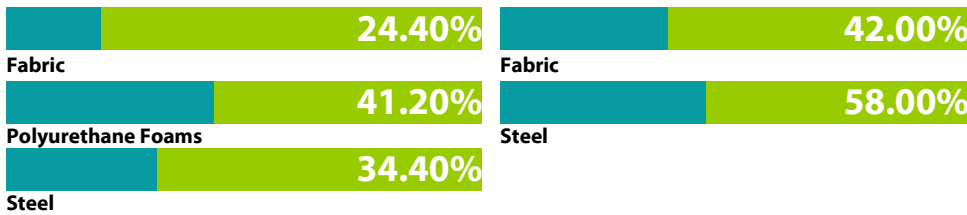

ENVIRONMENTAL PERFORMANCE

Constructions components

Contains up to 58% of Recycled Material

100% Recyclable

100%

OVERVIEW & DIMENSIONS

SS.032.4S - Armchair 4 star metal base
Polished Chromed swivel

SS.032.DR - Armchair Round base
Polished steel swivel