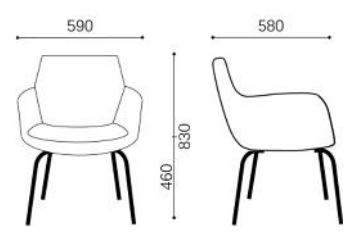

SS.032.4L - Armchair 4 legs
Chromed