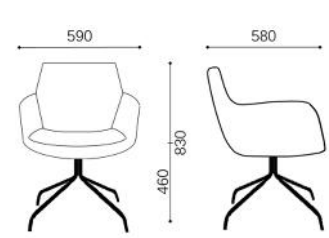

TECHNICAL FEATURES

Type	Armchair for multi-functional use.
Inner frame	Tubular steel framework entirely drowm into injected cold-polyurethane
Padding	Injected high density cold-cure polyurethane foam granting the perfect shape and not deformable.
Backrest	Equipped with inner S-spring and elastic strap providing excellent comfort.
Seat	Equipped with underneath wooden strips to secure a captivating upholstery.
Lining	Polyester microfiber bonded onto a polyamide velveteen backing.
Base	Bases can be selected according to the required function. 5 star base on castors – 4 star fixed base – 4 tubular legs – Flat round swivel base – 4 “Spider” fixed or swivel legs.
Upholstery	Fabrics or leather upholstery. COM/COL upon approval.

ENVIRONMENTAL PERFORMANCE

Constructions components

Contains up to 58% of Recycled Material

100% Recyclable

100%

OVERVIEW & DIMENSIONS

SS.032.4S - Armchair 4 star metal base
Polished Chromed swivel

SS.032.DR - Armchair Round base
Polished steel swivel