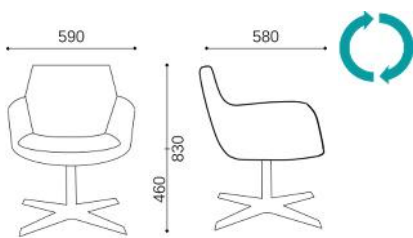

TECHNICAL FEATURES

Type	Armchair for multi-functional use.
Inner frame	Tubular steel framework entirely drowm into injected cold-polyurethane
Padding	Injected high density cold-cure polyurethane foam granting the perfect shape and not deformable.
Backrest	Equipped with inner S-spring and elastic strap providing excellent comfort.
Seat	Equipped with underneath wooden strips to secure a captivating upholstery.
Lining	Polyester microfiber bonded onto a polyamide velveteen backing.
Base	Bases can be selected according to the required function. 5 star base on castors – 4 star fixed base – 4 tubular legs – Flat round swivel base – 4 “Spider” fixed or swivel legs.
Upholstery	Fabrics or leather upholstery. COM/COL upon approval.

ENVIRONMENTAL PERFORMANCE

Constructions components

Contains up to 58% of Recycled Material

100% Recyclable

100%

OVERVIEW & DIMENSIONS

SS.032.4S - Armchair 4 star metal base
Polished Chromed swivel

SS.032.DR - Armchair Round base
Polished steel swivel