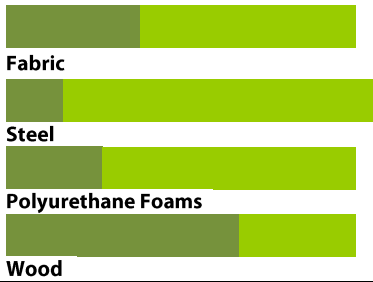

TECHNICAL FEATURES

Type	Executive Sofa range.
Back Frame	Traditional construction made of reinforced double-panelled fir-wood rubber-coated with layers of variable polyurethane densities.
Seat Frame	Reinforced multilayer poplar wood equipped with interlaced high resistance elastic belts of 80mm.
Padding	Padding for seat and backrest made of polyurethane foams covered with acrylic fibre layers.
Lining	Polyester microfiber bonded onto a polyamide velveteen backing.
Seat cushions	Made of high density polyurethane foam of 40kg/m3 and acrylic fibre layer.
Back cushions	Made of polyurethane foam and acrylic fibre layers.. Removable. Accompanied by a loose lumbar cushioning upholstered tone on tone.
Armrests	Smoothly Curved falling-inside Design.
Base	Thin Square sectional steel feet with triangular headframe, chromed. Equipped with floor protective black PVC glides.
Upholstery	Fabrics or leather upholstery. COM/COL upon approval.

ENVIRONMENTAL PERFORMANCE

Constructions components