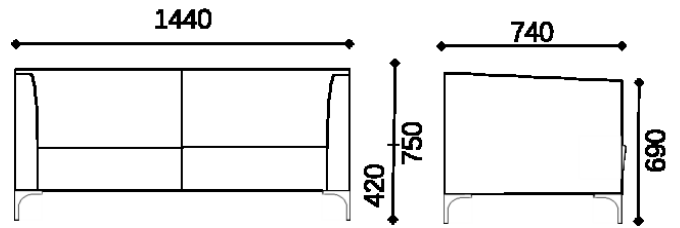

ENVIRONMENTAL PERFORMANCE

Constructions components

Contains up to 12% of Recycled Material

100% Recyclable

100%

OVERVIEW & DIMENSIONS

SS.010.1S - Sofa single seat

SS.010.2S - Sofa 2 seater