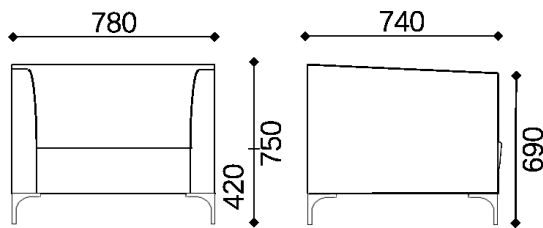

ENVIRONMENTAL PERFORMANCE

Constructions components

Contains up to 12% of Recycled Material

100% Recyclable

100%

OVERVIEW & DIMENSIONS

SS.010.1S - Sofa single seat

SS.010.2S - Sofa 2 seater