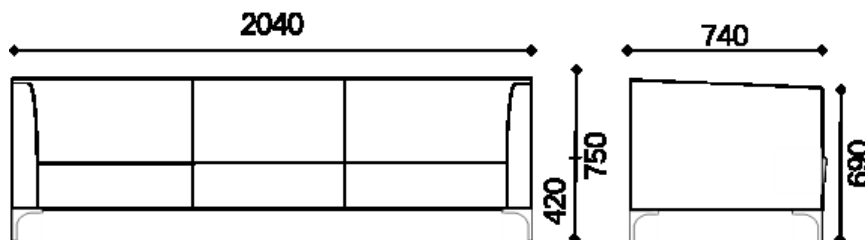

ENVIRONMENTAL PERFORMANCE

Constructions components

Contains up to 12% of Recycled Material

100% Recyclable

100%

OVERVIEW & DIMENSIONS

SS.010.1S - Sofa single seat

SS.010.2S - Sofa 2 seater