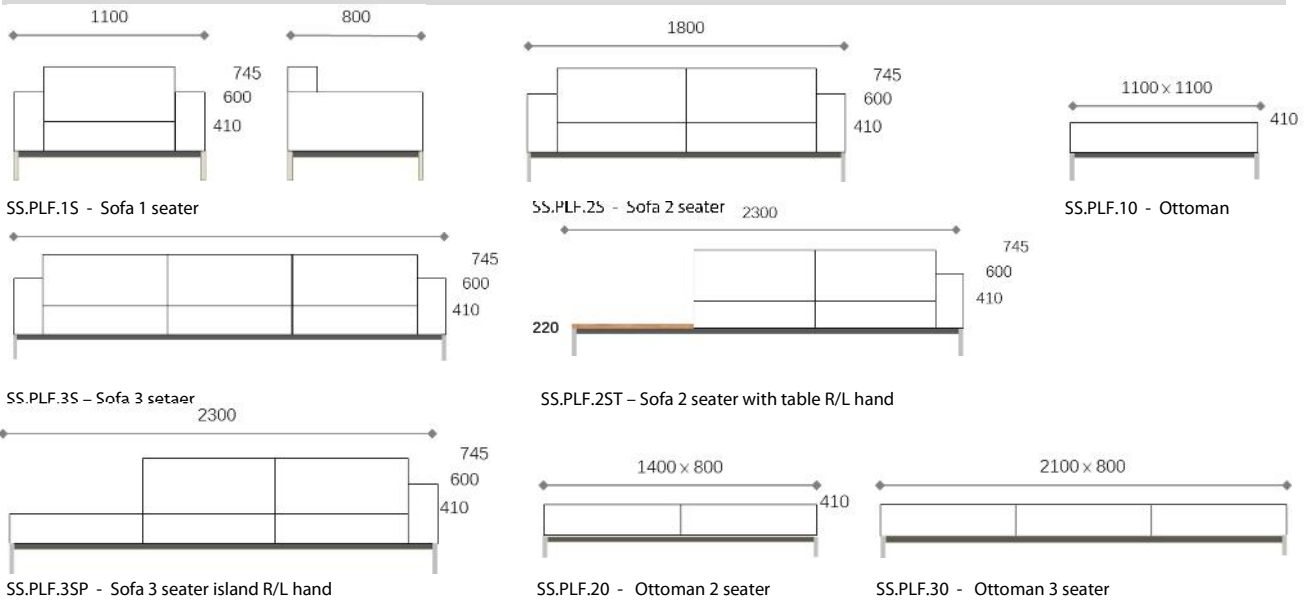

IRON PLATFORM