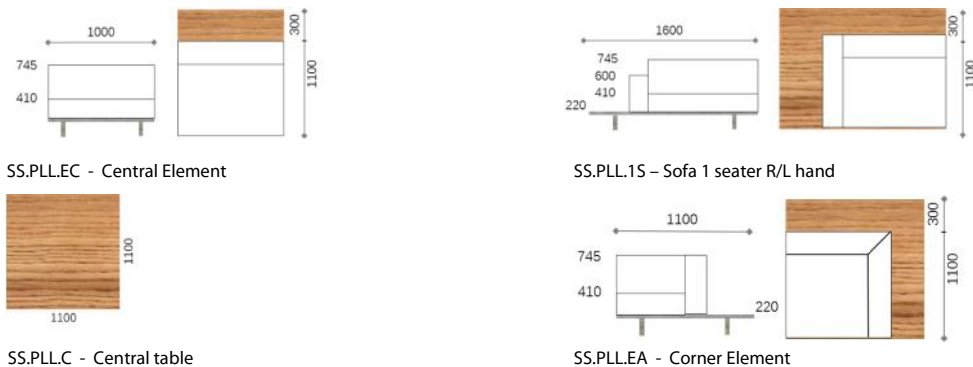

LARGE WOODEN PLATFORM