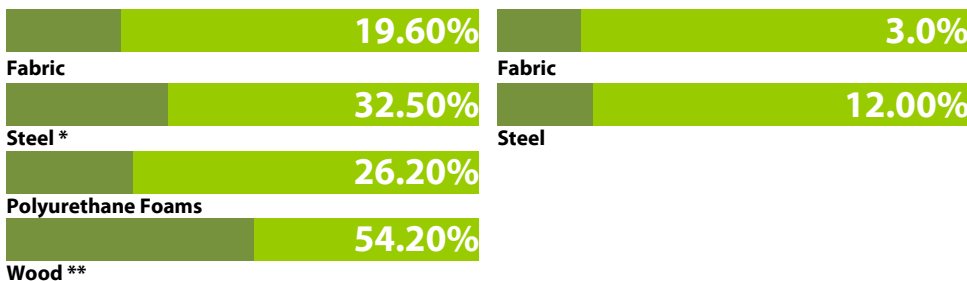

ENVIRONMENTAL PERFORMANCE

Constructions components

Contains up to 15% of Recycled Material

100% Recyclable

100%

* In case of Metal Platform

** In case of Wooden Platform

OVERVIEW & DIMENSIONS