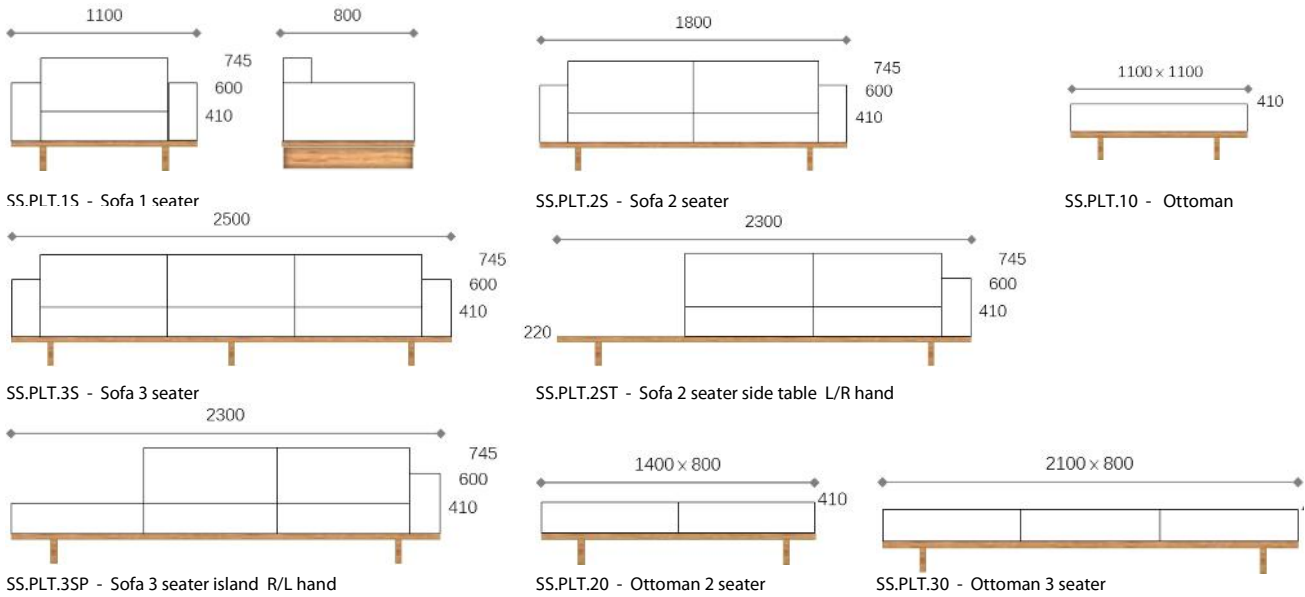

OVERVIEW & DIMENSIONS

WOODEN PLATFORM