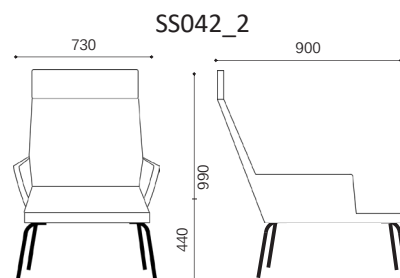

BASES

All types of bases are Chromed as standard. For min. quantities of 30 units, bases can be painted Black RAL 9005. Other colors to be verified upon request.

UPHOLSTERY

SS042 can be upholstered in a wide range of contract fabrics, eco-leathers and genuine leathers from Spaceform's standard upholstery collection. Customer's Own material – fabrics and leathers – are applicable subject to Spaceform's approval after testing the submitted samples.

BASAMENTI

Tutti i tipi di basi sono con finitura cromata standard. Per quantità minime di 30 unità, i basamenti possono essere verniciati in colore nero RAL 9005. Altri colori da verificarsi secondo richiesta.

RIVESTIMENTI

SS042 possono essere rivestite in un'ampia gamma di tessuti contract, in eco-pelli e pelli naturali della collezione di rivestimenti Spaceform. L'uso di materiali cliente – tessuti o pelli – è consentito previo approvazione di Spaceform dopo aver testato i relativi campioni.

SS.042.2.4L - Armchair 4 legs
Chromed