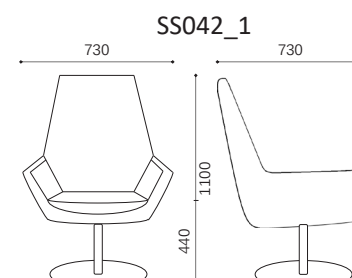

SS.042.1.DR - Armchair Round base
Polished steel swivel