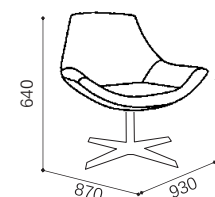

BASES

All types of bases are Chromed as standard. For min. quantities of 30 units, bases can be painted Black RAL 9005. Other colors to be verified upon request.

UPHOLSTERY

SS042 can be upholstered in a wide range of contract fabrics, eco-leathers and genuine leathers from Spaceform's standard upholstery collection. Customer's Own material – fabrics and leathers – are applicable subject to Spaceform's approval after testing the submitted samples.

BASAMENTI

Tutti i tipi di basi sono con finitura cromata standard. Per quantità minime di 30 unità, i basamenti possono essere verniciati in colore nero RAL 9005. Altri colori da verificarsi secondo richiesta.

RIVESTIMENTI

SS042 possono essere rivestite in un'ampia gamma di tessuti contract, in eco-pelli e pelli naturali della collezione di rivestimenti Spaceform. L'uso di materiali cliente – tessuti o pelli – è consentito previo approvazione di Spaceform dopo aver testato i relativi campioni.

SS042_3