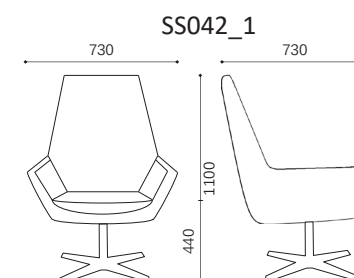

SS.042.1.4S - Armchair 4 star metal
Polished Chromed swivel