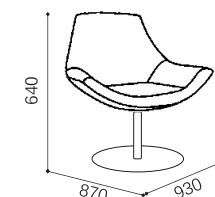

BASES

All types of bases are Chromed as standard. For min. quantities of 30 units, bases can be painted Black RAL 9005. Other colors to be verified upon request.

UPHOLSTERY

SS042 can be upholstered in a wide range of contract fabrics, eco-leathers and genuine leathers from Spaceform's standard upholstery collection. Customer's Own material – fabrics and leathers – are applicable subject to Spaceform's approval after testing the submitted samples.

BASAMENTI

Tutti i tipi di basi sono con finitura cromata standard. Per quantità minime di 30 unità, i basamenti possono essere verniciati in colore nero RAL 9005. Altri colori da verificarsi secondo richiesta.

RIVESTIMENTI

SS042 possono essere rivestite in un'ampia gamma di tessuti contract, in eco-pelli e pelli naturali della collezione di rivestimenti Spaceform. L'uso di materiali cliente – tessuti o pelli – è consentito previo approvazione di Spaceform dopo aver testato i relativi campioni.

SS042_3