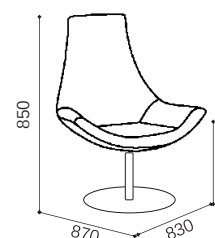

BASES

All types of bases are Chromed as standard. For min. quantities of 30 units, bases can be painted Black RAL 9005. Other colors to be verified upon request.

UPHOLSTERY

SS042 can be upholstered in a wide range of contract fabrics, eco-leathers and genuine leathers from Spaceform's standard upholstery collection. Customer's Own material – fabrics and leathers – are applicable subject to Spaceform's approval after testing the submitted samples.

BASAMENTI

Tutti i tipi di basi sono con finitura cromata standard. Per quantità minime di 30 unità, i basamenti possono essere verniciati in colore nero RAL 9005. Altri colori da verificarsi secondo richiesta.

RIVESTIMENTI

SS042 possono essere rivestite in un'ampia gamma di tessuti contract, in eco-pelli e pelli naturali della collezione di rivestimenti Spaceform. L'uso di materiali cliente – tessuti o pelli – è consentito previo approvazione di Spaceform dopo aver testato i relativi campioni.

SS042_3