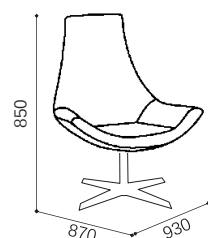

BASES

All types of bases are Chromed as standard. For min. quantities of 30 units, bases can be painted Black RAL 9005. Other colors to be verified upon request.

UPHOLSTERY

SS042 can be upholstered in a wide range of contract fabrics, eco-leathers and genuine leathers from Spaceform's standard upholstery collection. Customer's Own material – fabrics and leathers – are applicable subject to Spaceform's approval after testing the submitted samples.

BASAMENTI

Tutti i tipi di basi sono con finitura cromata standard. Per quantità minime di 30 unità, i basamenti possono essere verniciati in colore nero RAL 9005. Altri colori da verificarsi secondo richiesta.

RIVESTIMENTI

SS042 possono essere rivestite in un'ampia gamma di tessuti contract, in eco-pelli e pelli naturali della collezione di rivestimenti Spaceform. L'uso di materiali cliente – tessuti o pelli – è consentito previo approvazione di Spaceform dopo aver testato i relativi campioni.

SS042_3