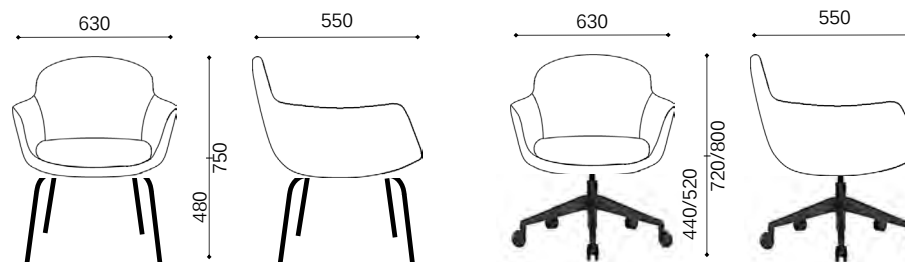

SS.037.4S - Armchair 4 star metal  
Polished Chromed swivel

SS.037.RG - Armchair Spider legs  
Polished Chromed metal swivel

SS.037.DR - Armchair Round base  
Polished steel swivel

SS.037.4L - Armchair 4 legs  
Chromed