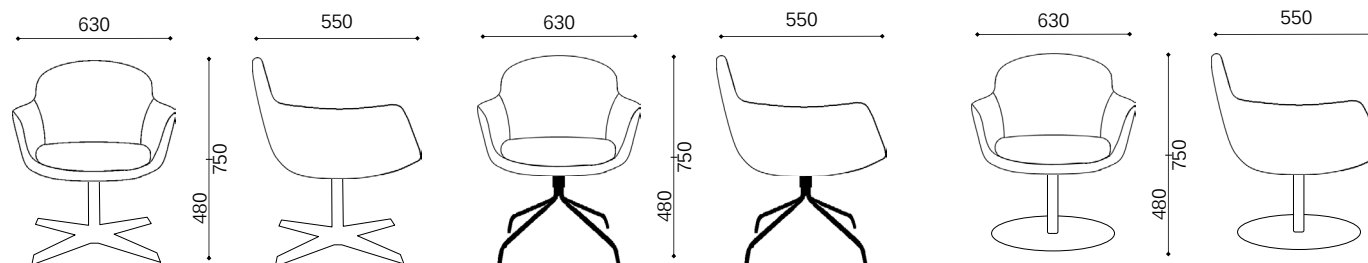

BASES

All types of bases are Chromed as standard. For min. quantities of 30 units, bases can be painted Black RAL 9005. Other colors to be verified upon request.

UPHOLSTERY

SS037 can be upholstered in a wide range of contract fabrics, eco-leathers and genuine leathers from Spaceform's standard upholstery collection. Customer's Own material – fabrics and leathers – are applicable subject to Spaceform's approval after testing the submitted samples.

BASAMENTI

Tutti i tipi di basi sono con finitura cromata standard. Per quantità minime di 30 unità, i basamenti possono essere verniciati in colore nero RAL 9005. Altri colori da verificarsi secondo richiesta.

RIVESTIMENTI

SS037 può essere rivestita in un'ampia gamma di tessuti contract, in eco-pelli e pelli naturali della collezione di rivestimenti Spaceform. L'uso di materiali cliente – tessuti o pelli – è consentito previo approvazione di Spaceform dopo aver testato i relativi campioni.

SS.037.4S - Armchair 4 star metal
Polished Chromed swivel

SS.037.RG - Armchair Spider legs
Polished Chromed metal swivel

SS.037.DR - Armchair Round base
Polished steel swivel