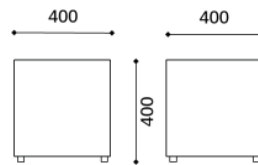

BASE

Inner wooden frame.

UPHOLSTERY

8CUBE can be upholstered in a wide range of contract fabrics, eco-leathers and genuine leathers from Spaceform's standard upholstery collection. Customer's Own material – fabrics and leathers – are applicable subject to Spaceform's approval after testing the submitted samples.

BASAMENTO

Struttura interna in legno con pannellature laterali.

RIVESTIMENTI

8CUBE può essere rivestito in un'ampia gamma di tessuti contract, in eco-pelli e pelli naturali della collezione di rivestimenti Spaceform.

L'uso di materiali cliente – tessuti o pelli – è consentito previo approvazione di Spaceform dopo aver testato i relativi campioni.

SS.8C.1 - Ottoman 40x40cm